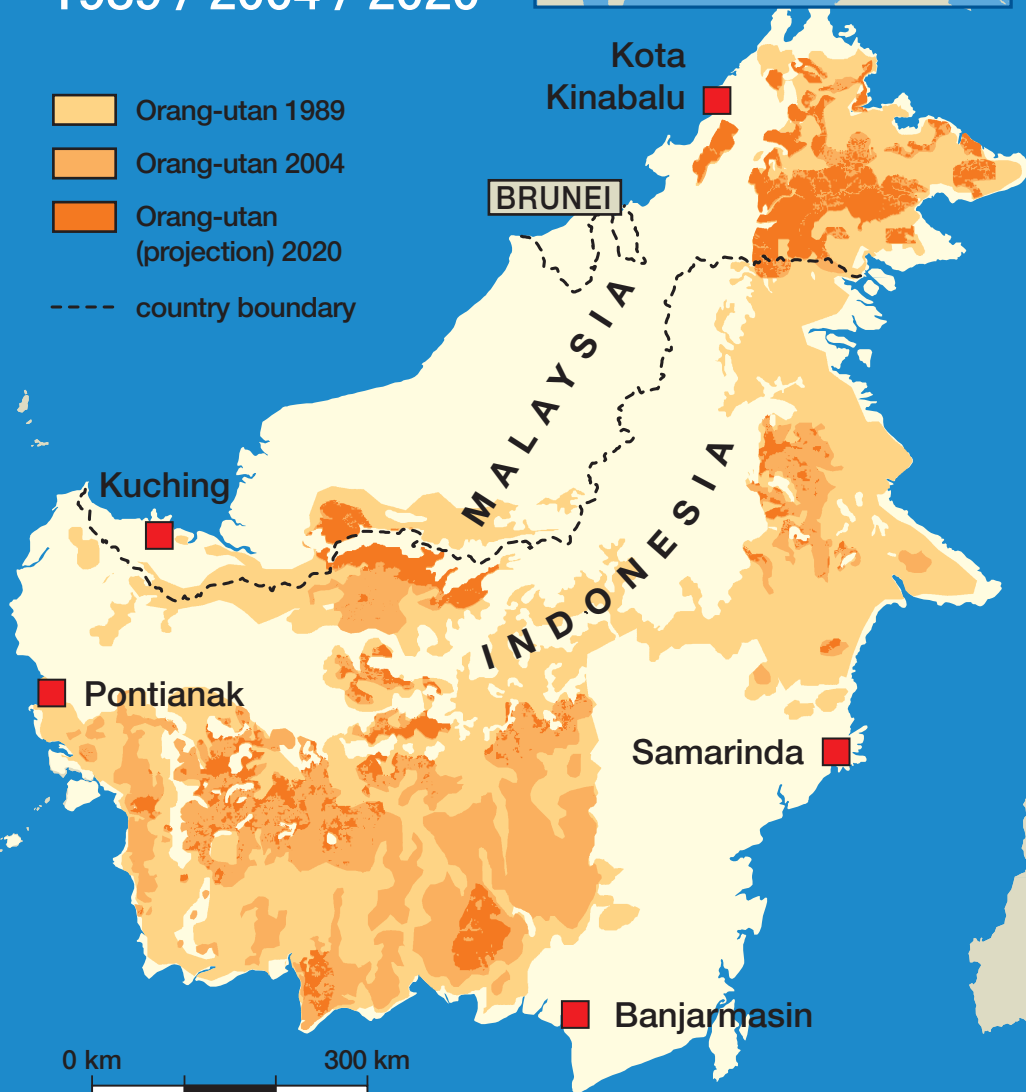

# Orang-utan Distribution on BORNEO

1989 / 2004 / 2020

 Orang-utan 1989

 Orang-utan 2004

 Orang-utan  
(projection) 2020

----- country boundary

0 km 300 km