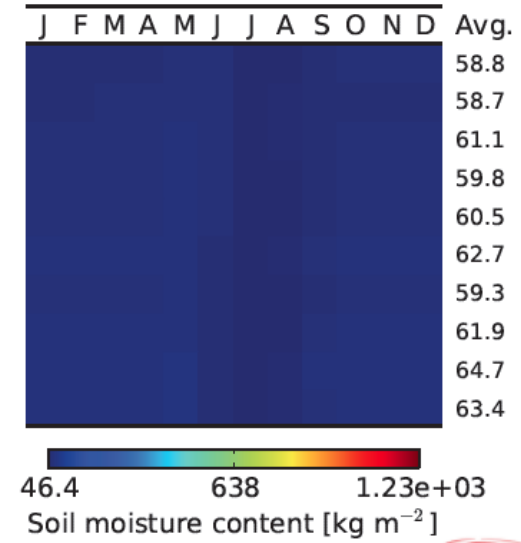

Total soil moisture content

Soil moisture content [kg m⁻²]