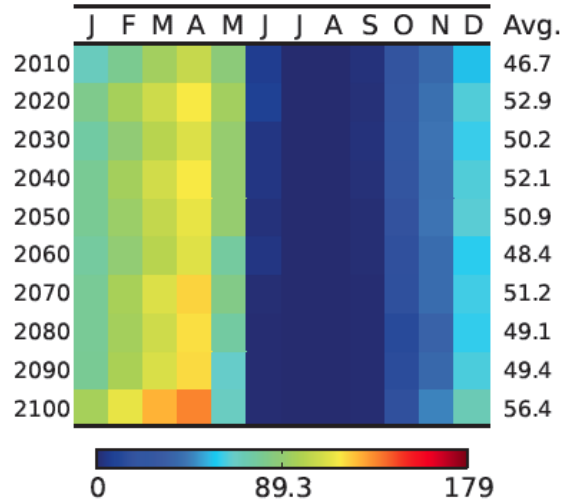

CNRM

Central Canada

Snow amount

Surface snow amount where land [kg m⁻²]

ECHO

Central Canada

Snow amount

Surface snow amount where land [kg m⁻²]

Total soil moisture content

Soil moisture content [kg m⁻²]

CCSM

HADGEM