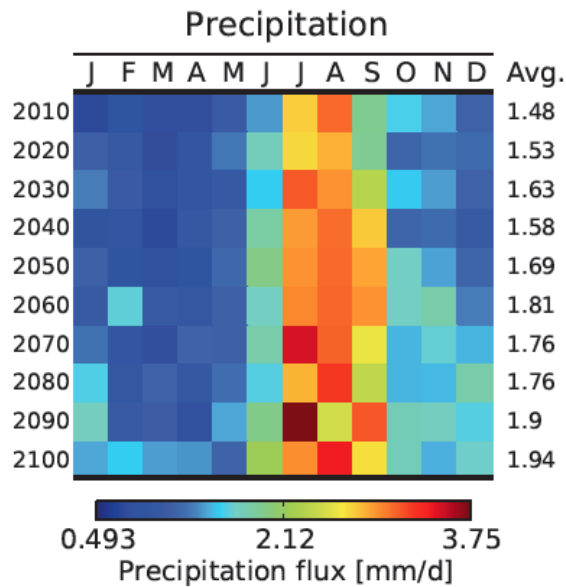

CNRM

ECHO

CCSM

Eastern Chukotka

Precipitation flux

Air temperature

HADGEM

Eastern Chukotka

Precipitation

Surface air temperature