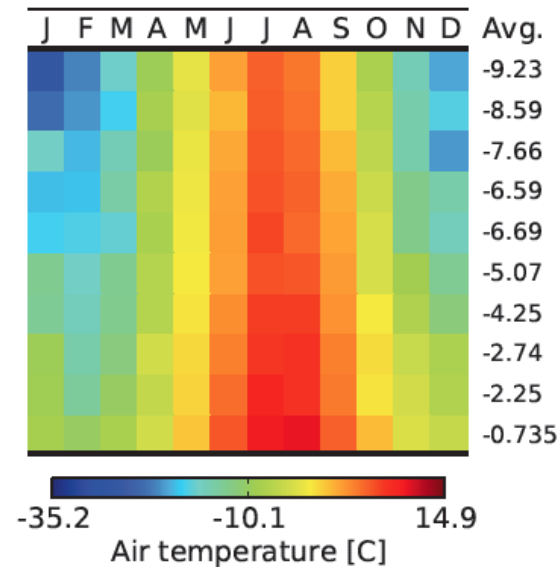

CNRM

ECHO

CCSM

Eastern Chukotka

Precipitation flux

Air temperature

HADGEM

Eastern Chukotka

Precipitation

Surface air temperature