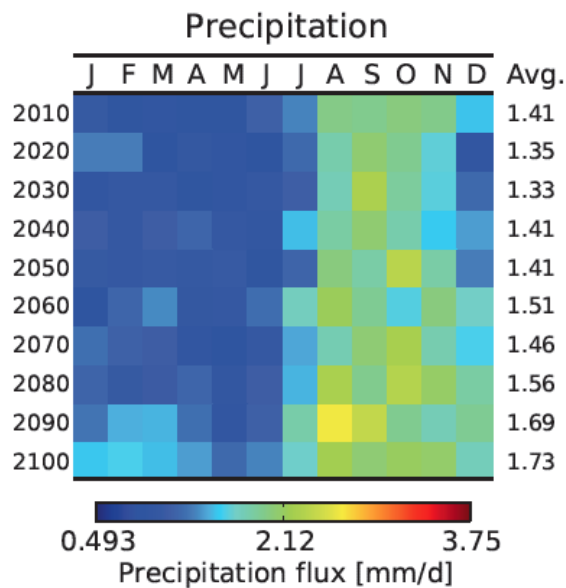

CNRM

ECHO

CCSM

Eastern Chukotka

Precipitation flux

Air temperature

HADGEM

Eastern Chukotka

Precipitation

Surface air temperature