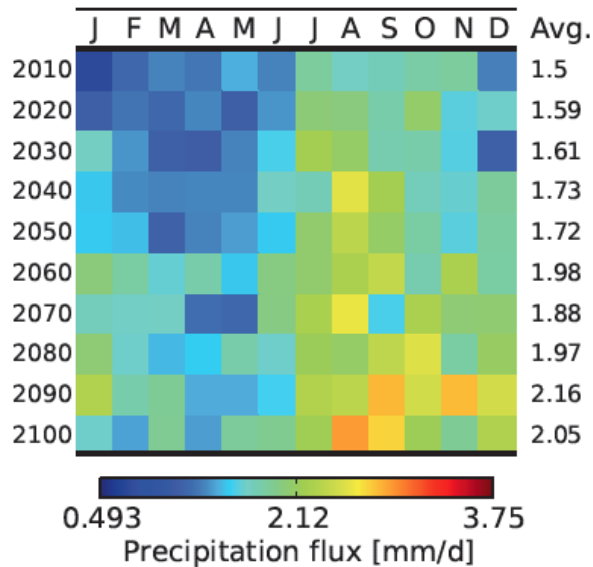

CNRM

ECHO

CCSM

Eastern Chukotka

Precipitation flux

Air temperature

HADGEM

Eastern Chukotka

Precipitation

Surface air temperature