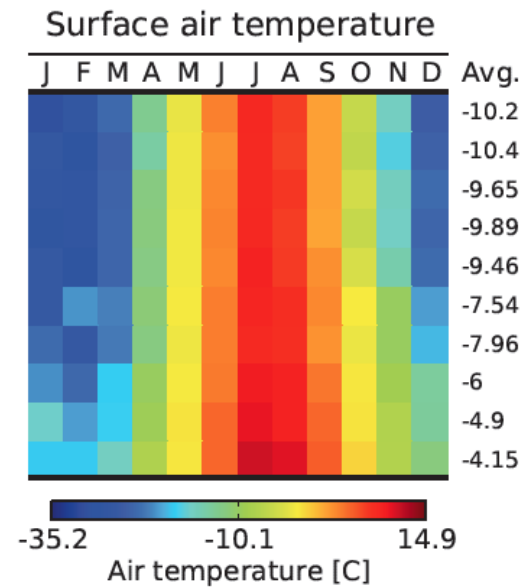

CNRM

ECHO

CCSM

Eastern Chukotka

Precipitation flux

Air temperature

HADGEM

Eastern Chukotka

Precipitation

Surface air temperature