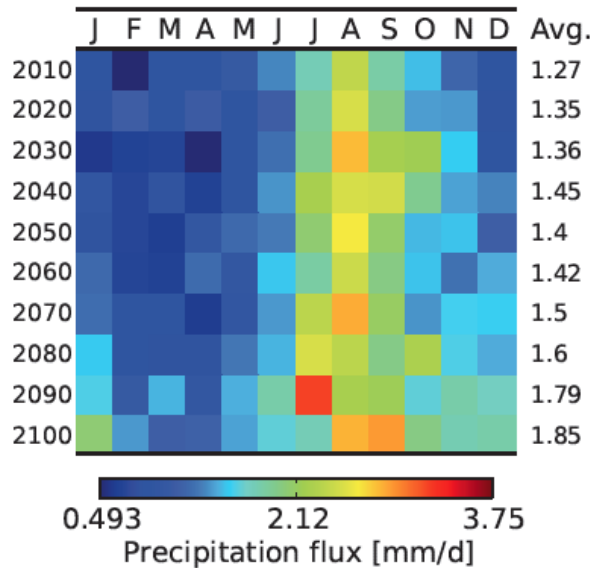

CNRM

ECHO

CCSM

Eastern Chukotka

Precipitation flux

Air temperature

HADGEM

Eastern Chukotka

Precipitation

Surface air temperature