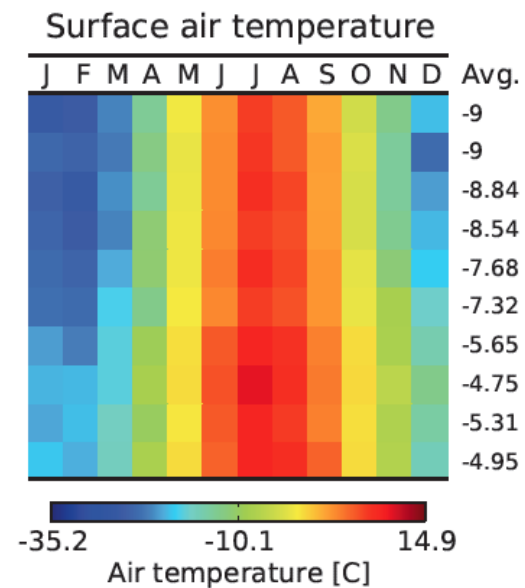

CNRM

ECHO

CCSM

Eastern Chukotka

Precipitation flux

Air temperature

HADGEM

Eastern Chukotka

Precipitation

Surface air temperature