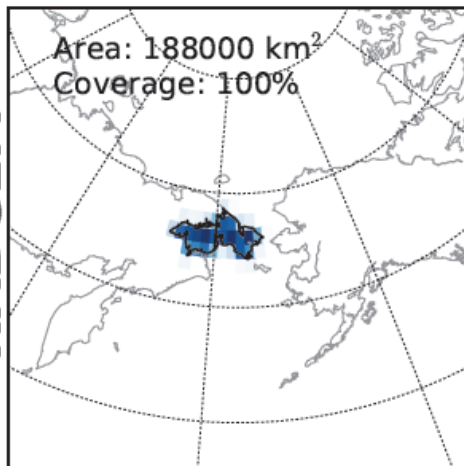

Eastern Chukotka