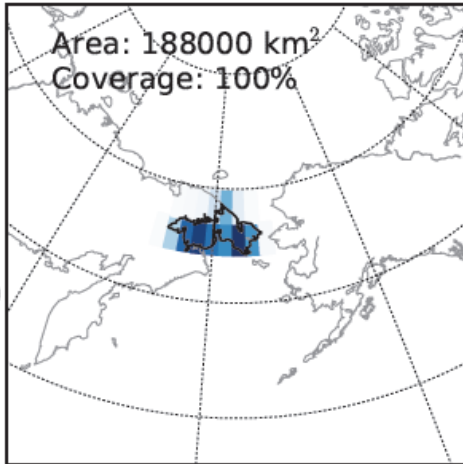

CNRM

Eastern Chukotka

Snow amount

Surface snow amount where land [kg m⁻²]

ECHO

Eastern Chukotka

Snow amount

Surface snow amount where land [kg m⁻²]

Total soil moisture content

Soil moisture content [kg m⁻²]

CCSM

Eastern Chukotka

Surface snow amount where land

Surface snow amount where land [kg m⁻²]

Soil moisture content

Soil moisture content [kg m⁻²]