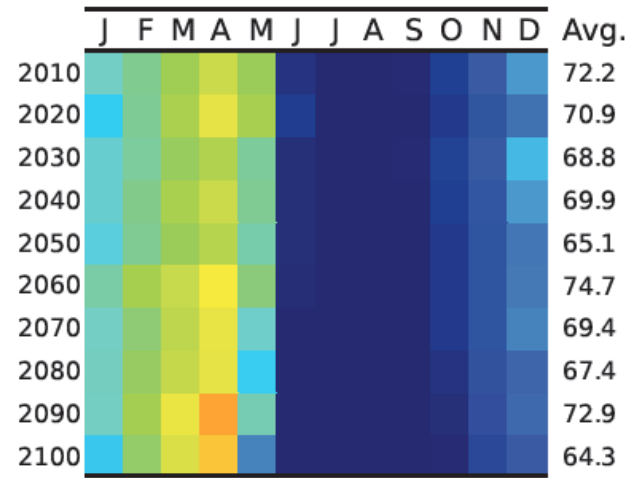

CNRM

Eastern Chukotka

Snow amount

Surface snow amount where land [kg m⁻²]

ECHO

Eastern Chukotka

Snow amount

Surface snow amount where land [kg m⁻²]

Total soil moisture content

Soil moisture content [kg m⁻²]

CCSM

Eastern Chukotka

Surface snow amount where land

Surface snow amount where land [kg m⁻²]

Soil moisture content

Soil moisture content [kg m⁻²]

HADGEM

Eastern Chukotka

Snow amount

Surface snow amount where land [kg m⁻²]

Total soil moisture content

Soil moisture content [kg m⁻²]