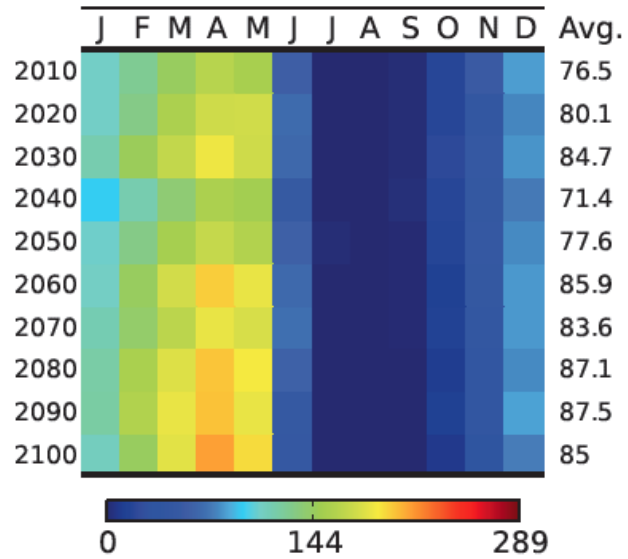

CNRM

Eastern Chukotka

Snow amount

Surface snow amount where land [kg m⁻²]

ECHO

Eastern Chukotka

Snow amount

Surface snow amount where land [kg m⁻²]

Total soil moisture content

Soil moisture content [kg m⁻²]

CCSM

Eastern Chukotka

Surface snow amount where land

Surface snow amount where land [kg m⁻²]

Soil moisture content

Soil moisture content [kg m⁻²]

HADGEM

Eastern Chukotka

Snow amount

Surface snow amount where land [kg m⁻²]

Total soil moisture content

Soil moisture content [kg m⁻²]