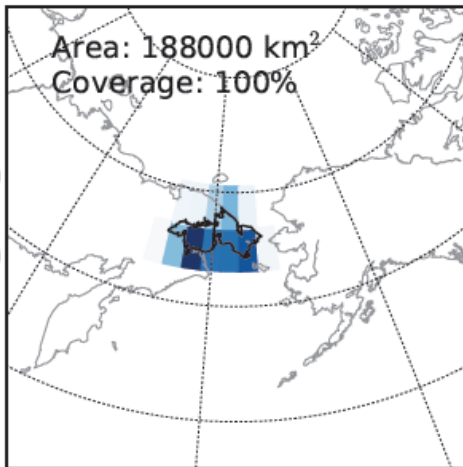

CNRM

Eastern Chukotka

Snow amount

Surface snow amount where land [kg m⁻²]

ECHO

Eastern Chukotka

Snow amount

Surface snow amount where land [kg m⁻²]

Total soil moisture content

Soil moisture content [kg m⁻²]

CCSM

Eastern Chukotka

Surface snow amount where land

Surface snow amount where land [kg m⁻²]

Soil moisture content

Soil moisture content [kg m⁻²]