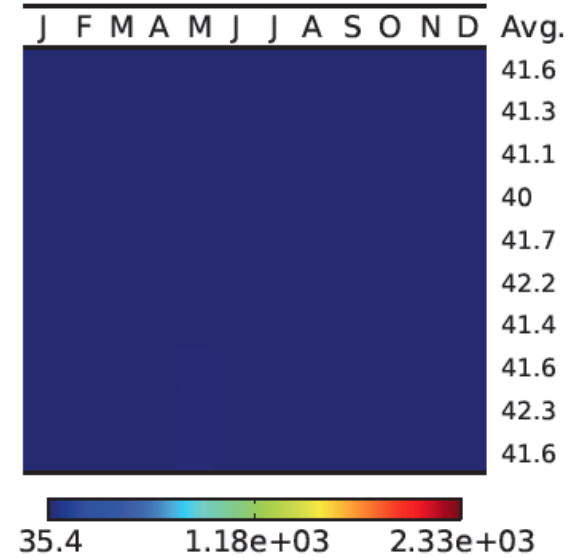

CNRM

Eastern Chukotka

Snow amount

Surface snow amount where land [kg m⁻²]

ECHO

Eastern Chukotka

Snow amount

Surface snow amount where land [kg m⁻²]

Total soil moisture content

Soil moisture content [kg m⁻²]

CCSM

Eastern Chukotka

Surface snow amount where land

Surface snow amount where land [kg m⁻²]

Soil moisture content

Soil moisture content [kg m⁻²]