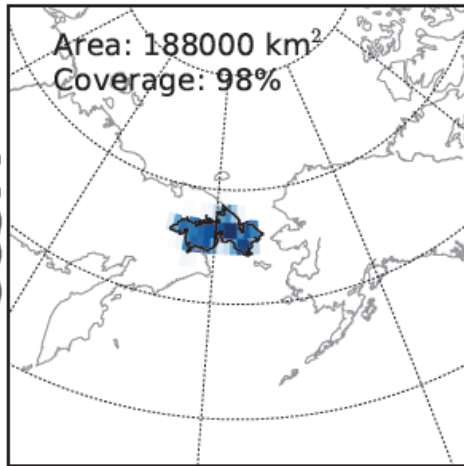

CNRM

Eastern Chukotka

Snow amount

Surface snow amount where land [kg m⁻²]

ECHO

Eastern Chukotka

Snow amount

Surface snow amount where land [kg m⁻²]

Total soil moisture content

Soil moisture content [kg m⁻²]

CCSM

Eastern Chukotka

Surface snow amount where land

Surface snow amount where land [kg m⁻²]

Soil moisture content

Soil moisture content [kg m⁻²]