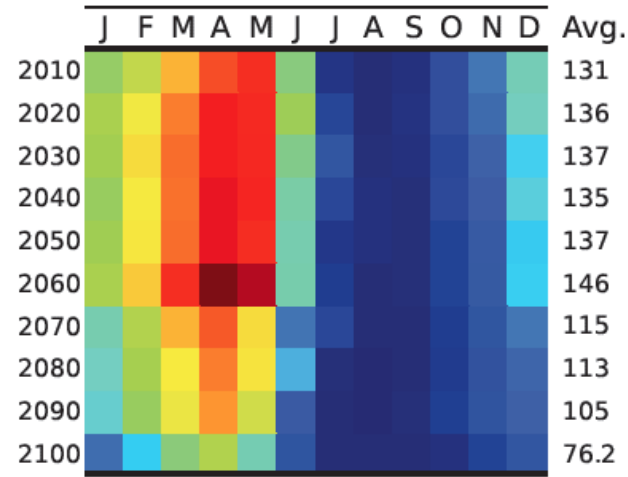

CNRM

Eastern Chukotka

Snow amount

Surface snow amount where land [kg m⁻²]

ECHO

Eastern Chukotka

Snow amount

Surface snow amount where land [kg m⁻²]

Total soil moisture content

Soil moisture content [kg m⁻²]

CCSM

Eastern Chukotka

Surface snow amount where land

Surface snow amount where land [kg m⁻²]

Soil moisture content

Soil moisture content [kg m⁻²]

HADGEM

Eastern Chukotka

Snow amount

Surface snow amount where land [kg m⁻²]

Total soil moisture content

Soil moisture content [kg m⁻²]